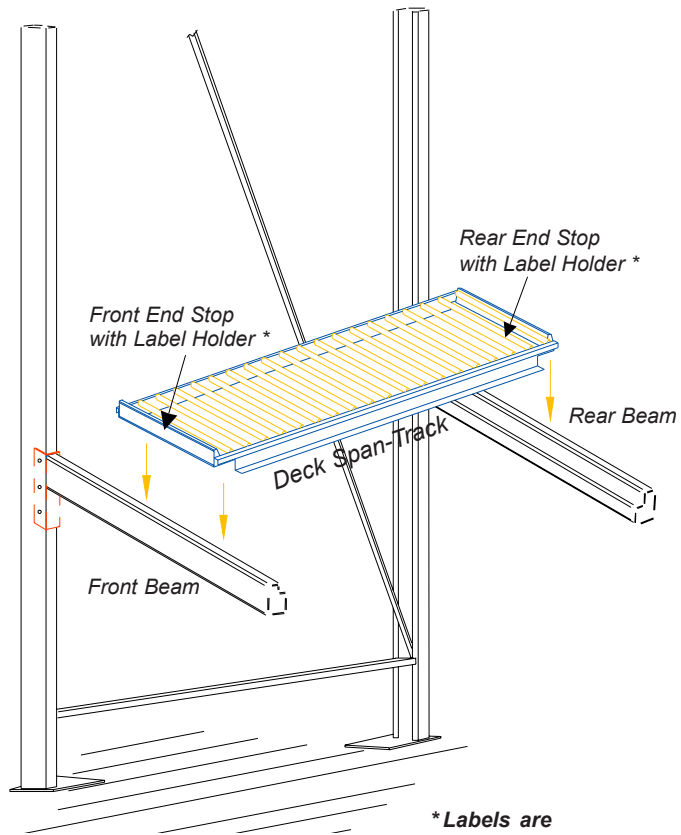

# DECK SPAN-TRACK®

by UNEX

'Drop-In' Carton Flow Track for Single Deep Pallet Rack.

## Installation

- 1. ADJUST BEAMS**  
Set front beam lower than rear beam for desired pitch.
- 2. ADD TRACK**  
Track length must match upright (out-to-out) dimension.

*\* Labels are included with track and are pre-cut to fit label holders.*