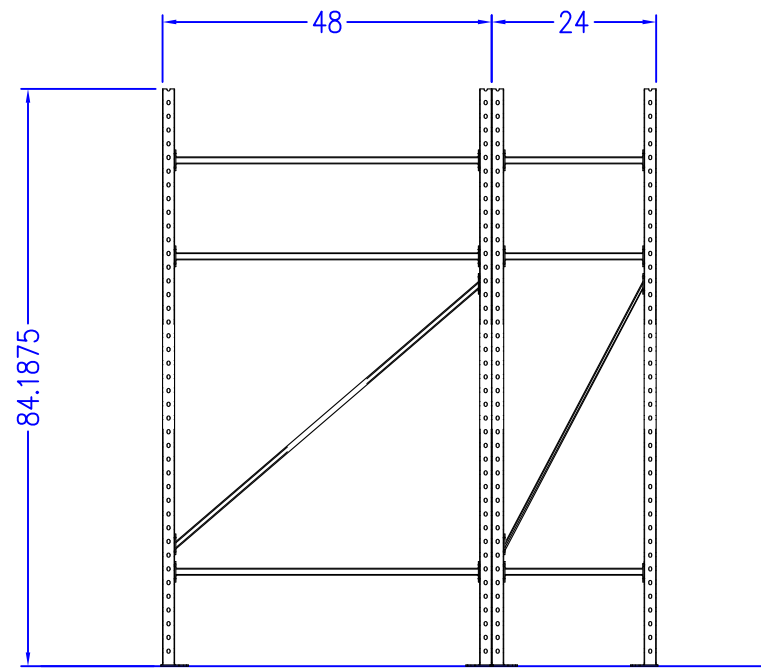

2-1/2" X 3-1/2"H STEP BEAMS

CFH1FX(xx)

CFH1RX(xx)

THIS DRAWING IS THE PROPERTY OF UNEX MANUFACTURING, INC. AND IS TO BE RETURNED IMMEDIATELY UPON DEMAND. THE INFORMATION, DESIGNS, ETC., SHOWN HEREON ARE CONFIDENTIAL AND ARE NOT TO BE COPIED, DIVULGED OR SUBMITTED TO OTHERS.

NOTE: BEAMS ARE 2.5" DEEP X 3.5" HIGH STEP.

THIS DRAWING IS THE PROPERTY OF UNEX MANUFACTURING, INC. AND IS TO BE RETURNED IMMEDIATELY UPON DEMAND. THE INFORMATION, DESIGNS, ETC., SHOWN HEREON ARE CONFIDENTIAL AND ARE NOT TO BE COPIED, DIVULGED OR SUBMITTED TO OTHERS.