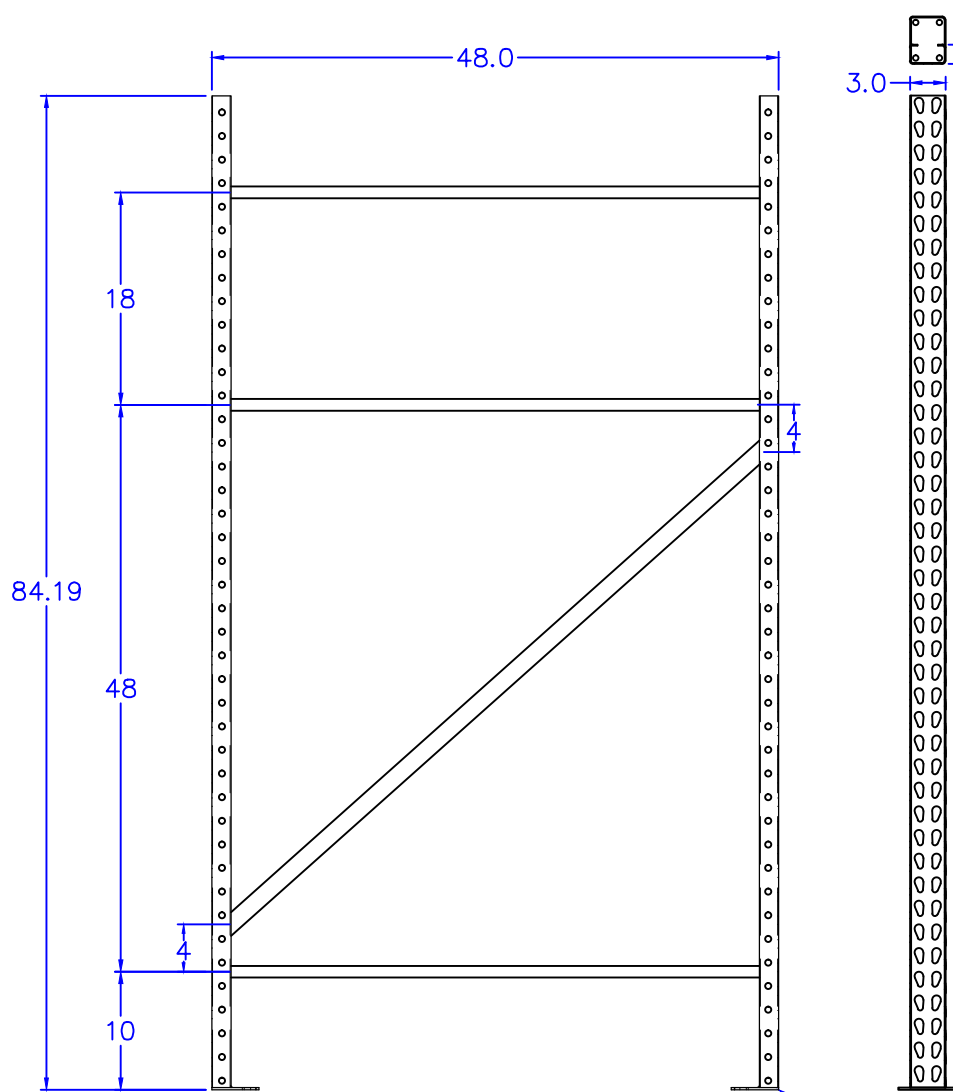

FOOTPLATES FLUSH WITH FRONT OF POSTS

PART NUMBER:
UNEX – RRU8448
UNIRAK – UFH29M 84" X 48"

MATERIAL:
14 GAUGE STEEL

FINISH: POWDER COATED

STANDARD IN STOCK COLOR:
OCEAN BLUE (#9910-5054)

NOTE: ALL WELDS MUST BE SPLATTER FREE.

REV	BY	DATE	DESCRIPTION
-	-	-	-

THIS DRAWING IS THE PROPERTY OF UNEX MANUFACTURING, INC. AND IS TO BE RETURNED IMMEDIATELY UPON DEMAND. THE INFORMATION, DESIGNS, ETC., SHOWN HEREON ARE CONFIDENTIAL AND ARE NOT TO BE COPIED, DIVULGED OR SUBMITTED TO OTHERS.

UNEX MANUFACTURING, INC.
691 NEW HAMPSHIRE AVE
LAKEWOOD, NJ 08701

UNEX - Roller Rack
RR 4ft Deep Upright (RRU8448)

Scale: NTS
By: DMS
Date: 9-20-17

Dwg. Number: **RR-0023**
Rev. Number:
Rev. Date: