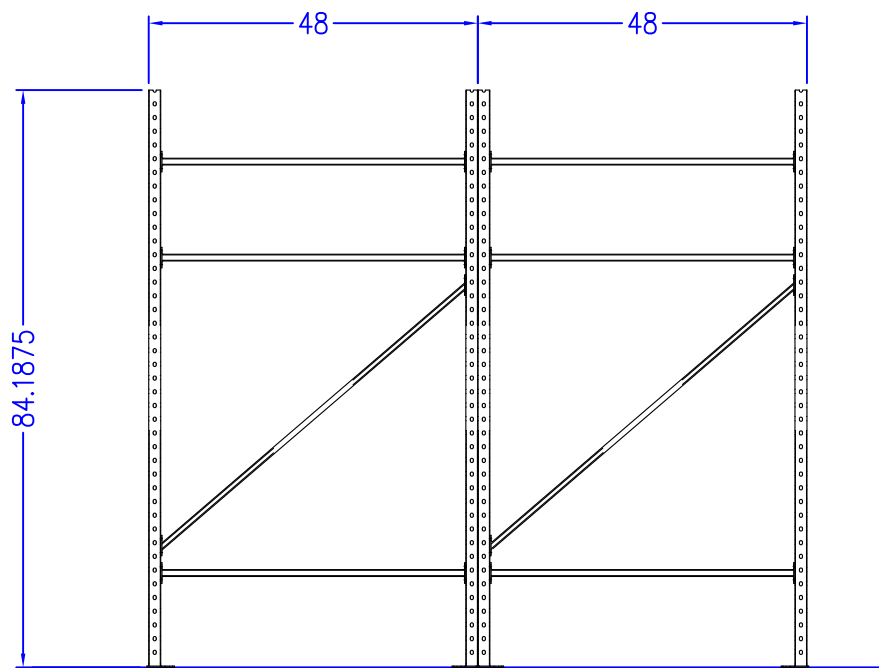

2-1/2" X 3-1/2"H STEP BEAMS

CFH1FX(xx)

CFH1RX(xx)

THIS DRAWING IS THE PROPERTY OF UNEX MANUFACTURING, INC. AND IS TO BE RETURNED IMMEDIATELY UPON DEMAND. THE INFORMATION, DESIGNS, ETC., SHOWN HEREON ARE CONFIDENTIAL AND ARE NOT TO BE COPIED, DIVULGED OR SUBMITTED TO OTHERS.

NOTE: BEAMS ARE 2.5" DEEP X 3.5" HIGH STEP.

THIS DRAWING IS THE PROPERTY OF UNEX MANUFACTURING, INC. AND IS TO BE RETURNED IMMEDIATELY UPON DEMAND. THE INFORMATION, DESIGNS, ETC., SHOWN HEREON ARE CONFIDENTIAL AND ARE NOT TO BE COPIED, DIVULGED OR SUBMITTED TO OTHERS.