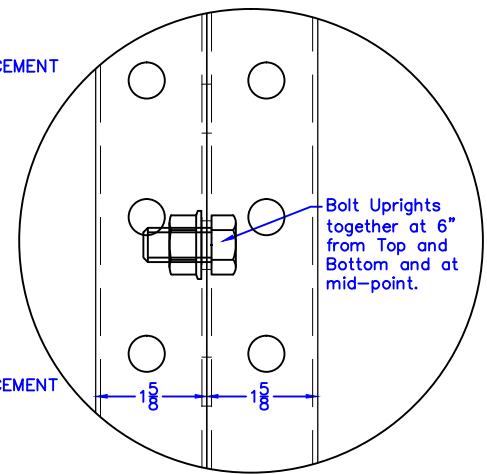

2-1/2" X 3-1/2"H STEP BEAMS

REV	BY	DATE	DESCRIPTION

THIS DRAWING IS THE PROPERTY OF UNEX MANUFACTURING, INC. AND IS TO BE RETURNED IMMEDIATELY UPON DEMAND. THE INFORMATION, DESIGNS, ETC., SHOWN HEREON ARE CONFIDENTIAL AND ARE NOT TO BE COPIED, DIVULGED OR SUBMITTED TO OTHERS.