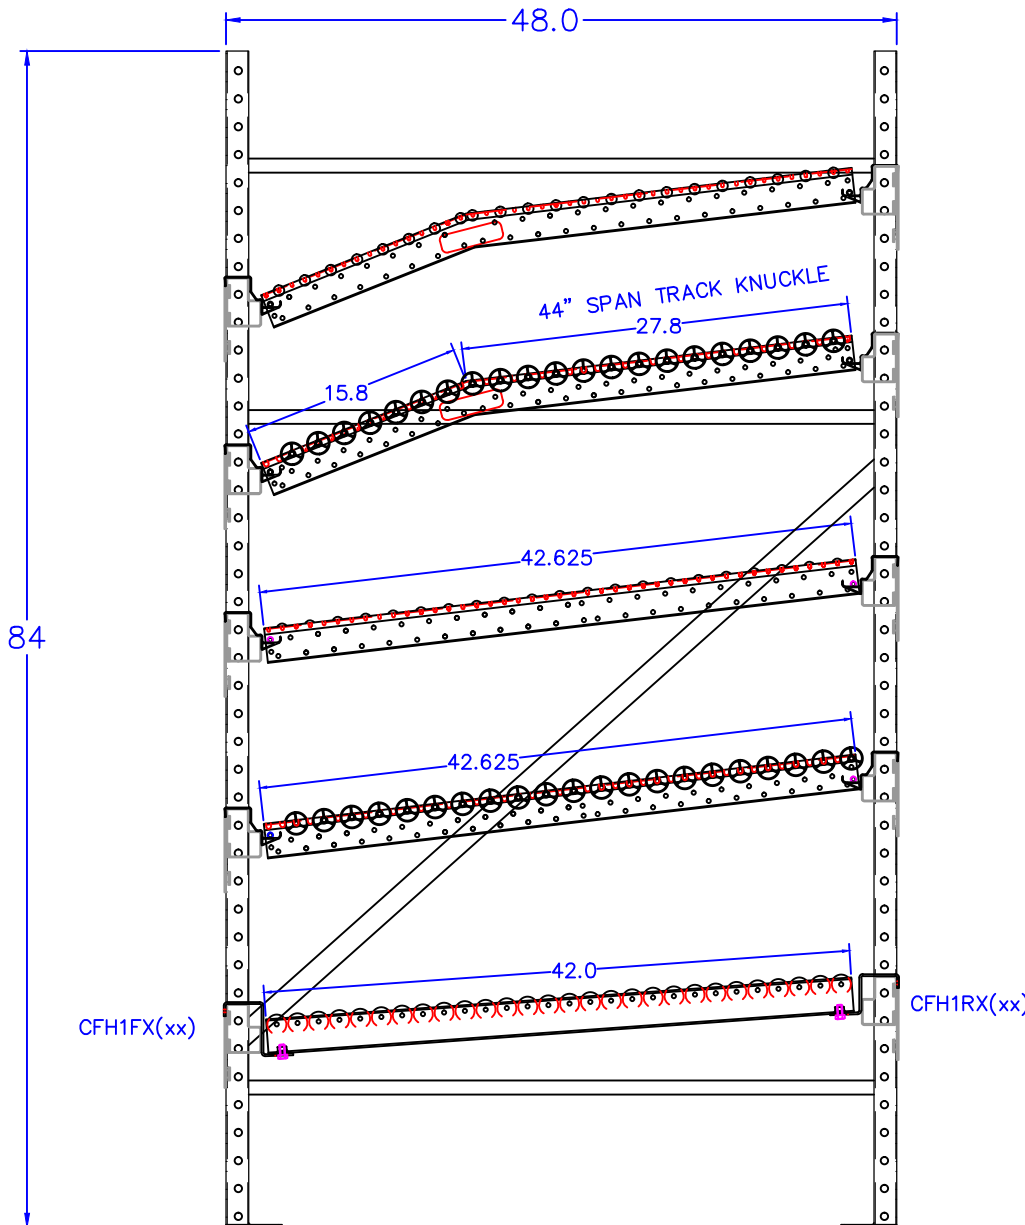

2-1/2" X 3-1/2"H STEP BEAMS

CFH1FX(xx)

CFH1RX(xx)

THIS DRAWING IS THE PROPERTY OF UNEX MANUFACTURING, INC. AND IS TO BE RETURNED IMMEDIATELY UPON DEMAND. THE INFORMATION, DESIGNS, ETC., SHOWN HEREON ARE CONFIDENTIAL AND ARE NOT TO BE COPIED, DIVULGED OR SUBMITTED TO OTHERS.

REV	BY	DATE	DESCRIPTION
-	-	-	-

	UNEX MANUFACTURING, INC. 691 NEW HAMPSHIRE AVE LAKEWOOD, NJ 08701	
	UNEX - Roller Rack Tracks on 4ft Deep Upright	
Scale: NTS	Dwg. Number:	RR-0024
By: DMS	Rev. Number:	Rev. Date:
Date: 9-20-17