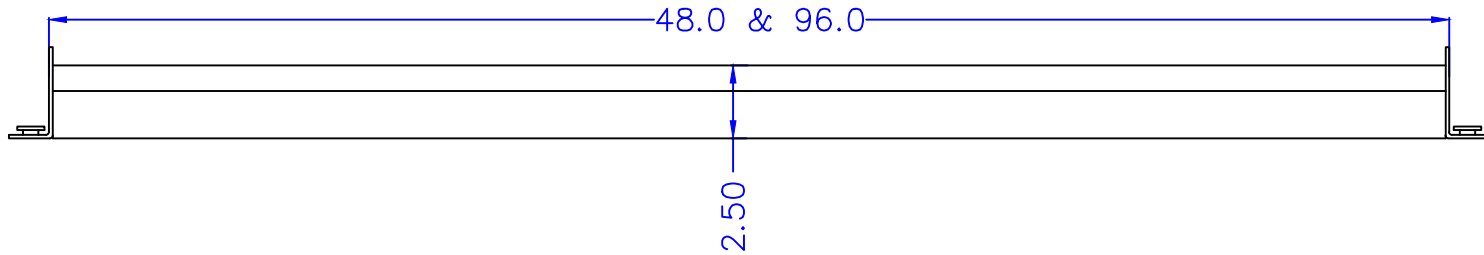

PART NUMBER:
UNEX-RRB35XX
UNIRAK-SB250 XX

MATERIAL:
14 GAUGE STEEL

FINISH: POWDER COATED

STANDARD IN STOCK COLOR:
OCEAN BLUE (#9910-5054)

NOTE: ALL WELDS MUST BE SPLATTER FREE.

REV	BY	DATE	DESCRIPTION
-	--	----	-----

THIS DRAWING IS THE PROPERTY OF UNEX MANUFACTURING, INC. AND IS TO BE RETURNED IMMEDIATELY UPON DEMAND. THE INFORMATION, DESIGNS, ETC., SHOWN HEREON ARE CONFIDENTIAL AND ARE NOT TO BE COPIED, DIVULGED OR SUBMITTED TO OTHERS.

	UNEX MANUFACTURING, INC. 691 NEW HAMPSHIRE AVE LAKEWOOD, NJ 08701	
	UNEX - Roller Rack RR Step Beam (RRB3548 & RRB3596)	
Scale: NTS	Dwg. Number:	RR-0021
By: DMS	Rev. Number:	Rev. Date:
Date: 9-20-17