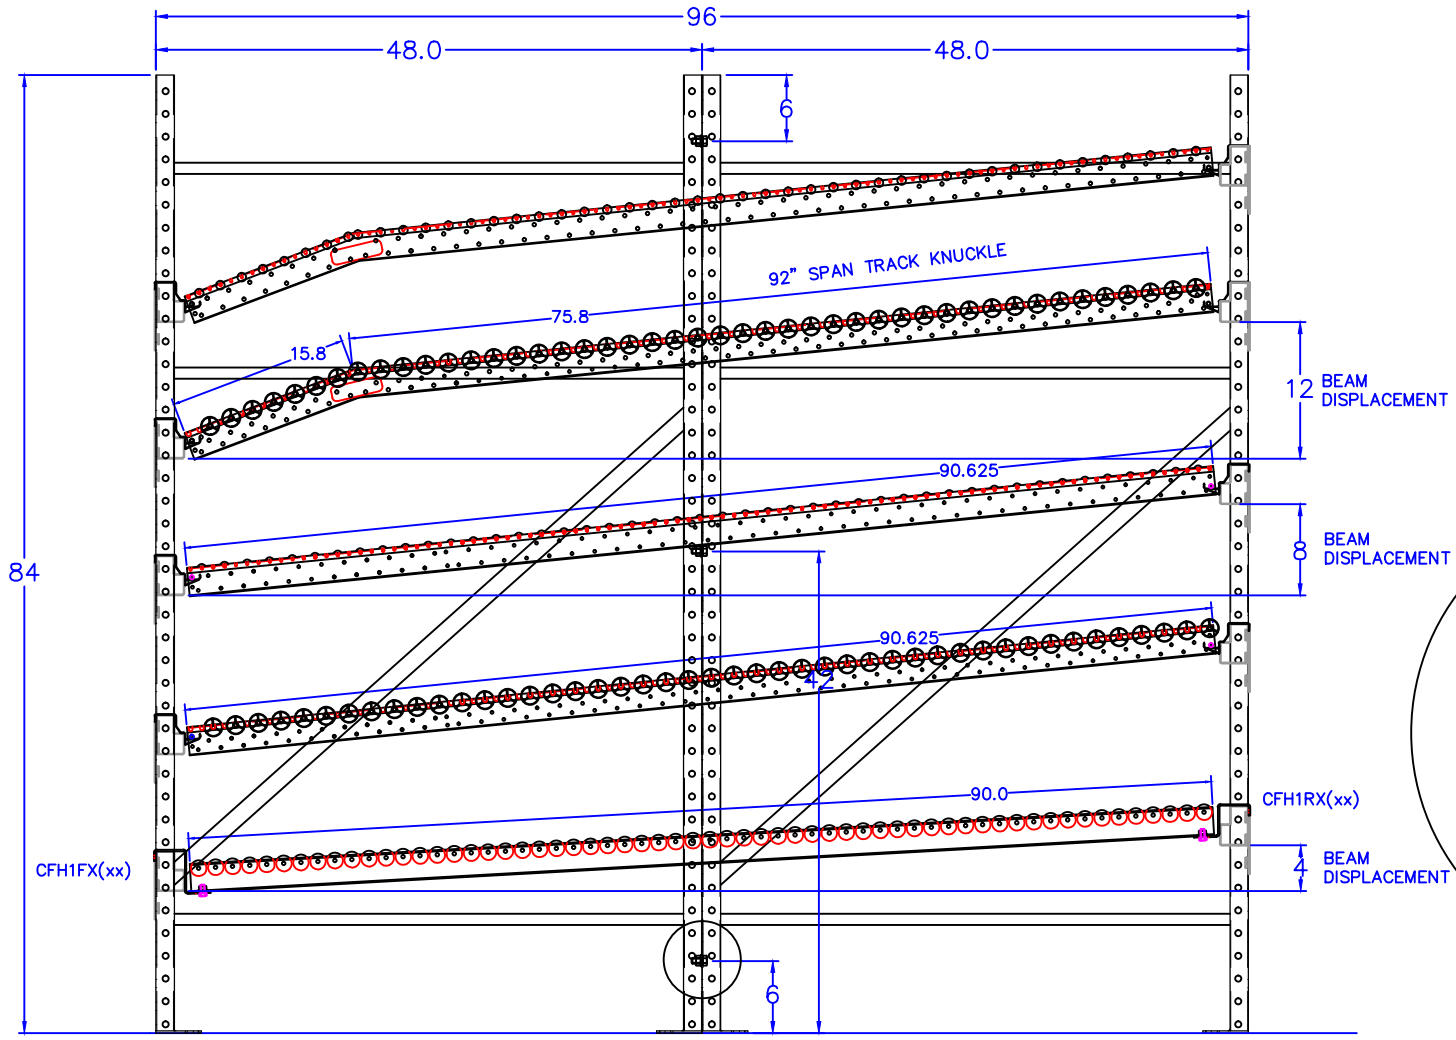

2-1/2" X 3-1/2"H STEP BEAMS

REV	BY	DATE	DESCRIPTION

THIS DRAWING IS THE PROPERTY OF UNEX MANUFACTURING, INC. AND IS TO BE RETURNED IMMEDIATELY UPON DEMAND. THE INFORMATION, DESIGNS, ETC., SHOWN HEREON ARE CONFIDENTIAL AND ARE NOT TO BE COPIED, DIVULGED OR SUBMITTED TO OTHERS.