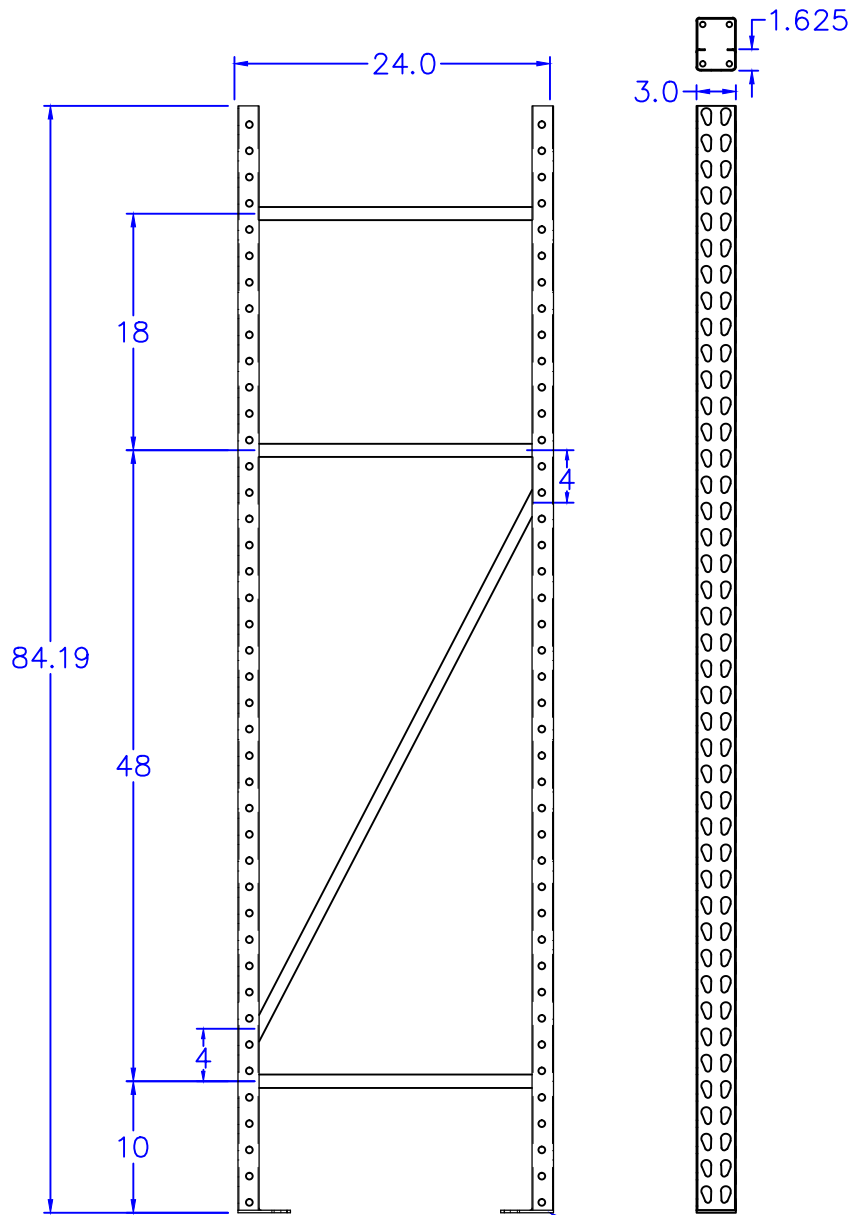

FOOTPLATES FLUSH WITH FRONT OF POSTS

PART NUMBER:
UNEX - RRU8424
UNIRAK - UFH29M 84" X 24"

MATERIAL:
14 GAUGE STEEL

FINISH: POWDER COATED

STANDARD IN STOCK COLOR:
OCEAN BLUE (#9910-5054)

NOTE: ALL WELDS MUST BE SPLATTER FREE.

REV	BY	DATE	DESCRIPTION
-	-	-	-

THIS DRAWING IS THE PROPERTY OF UNEX MANUFACTURING, INC. AND IS TO BE RETURNED IMMEDIATELY UPON DEMAND. THE INFORMATION, DESIGNS, ETC., SHOWN HEREON ARE CONFIDENTIAL AND ARE NOT TO BE COPIED, DIVULGED OR SUBMITTED TO OTHERS.

	UNEX MANUFACTURING, INC. 691 NEW HAMPSHIRE AVE LAKEWOOD, NJ 08701	
	UNEX - Roller Rack RR 2ft Deep Upright (RRU8424)	
Scale: NTS	Dwg. Number:	RR-0022
By: DMS	Date: 9-20-17	Rev. Date: